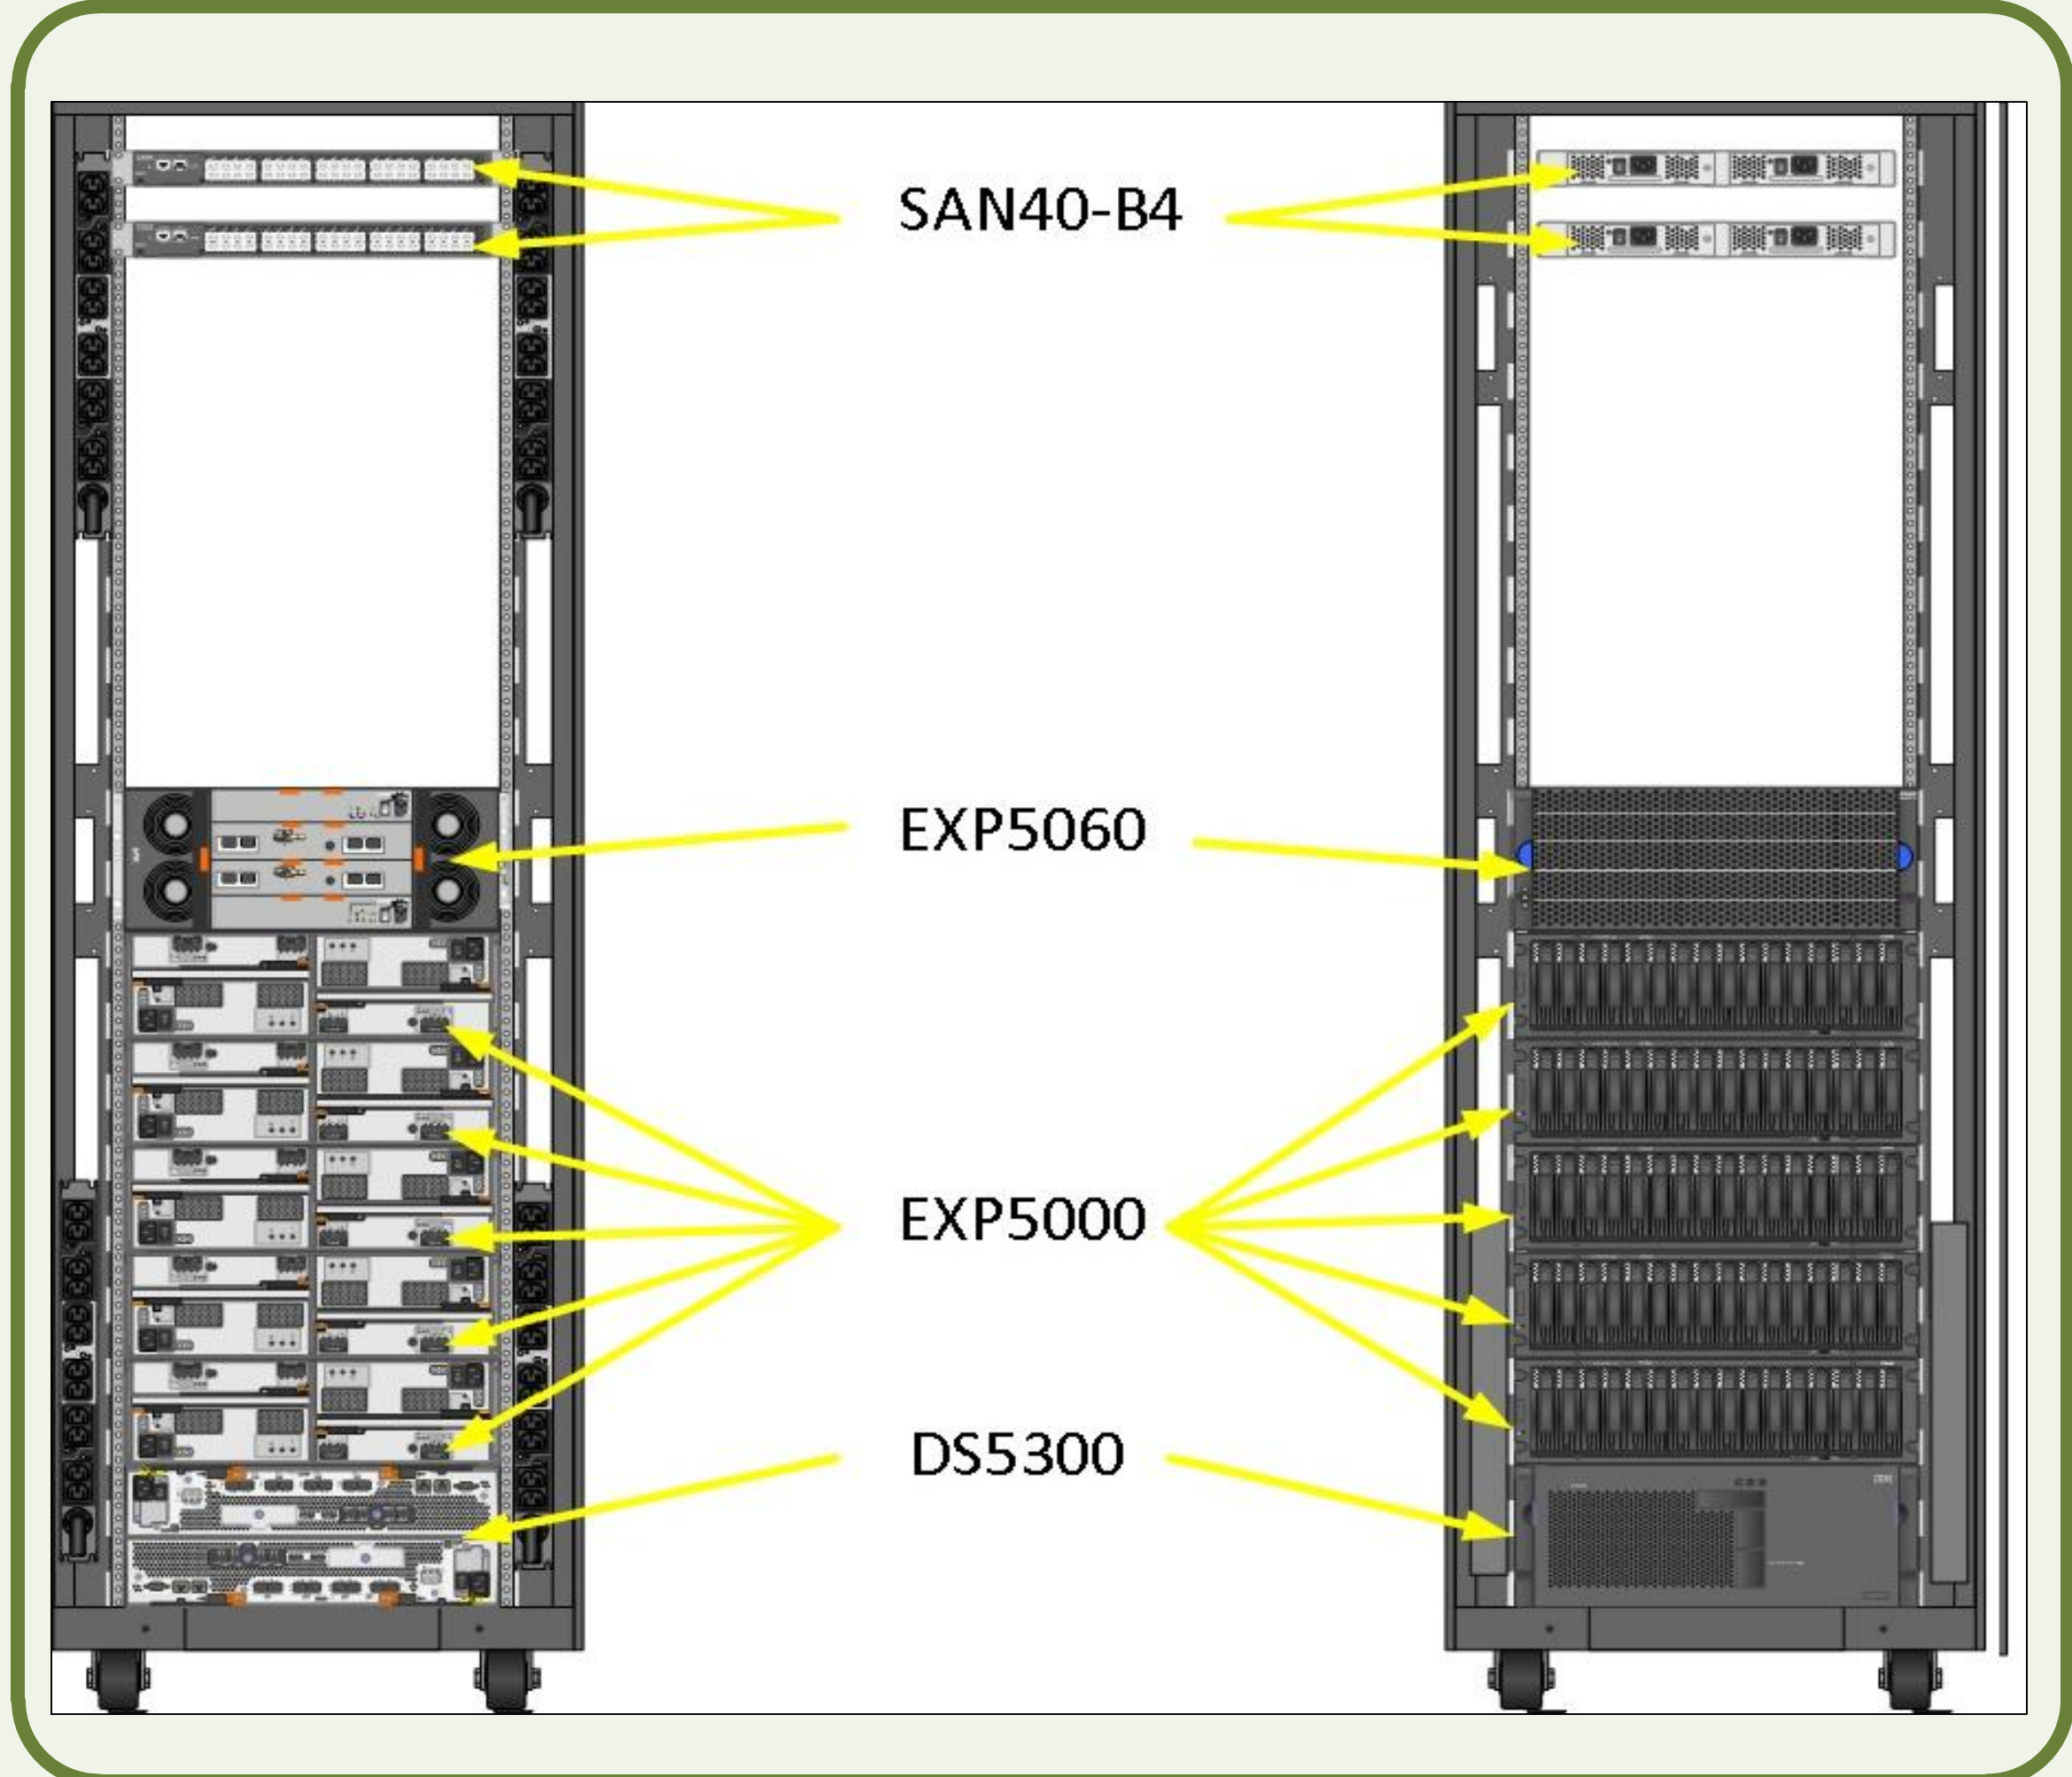

Servers general characteristics:

DS5300

- 8 GB Cache Memory
- EXP5000 16 HDD*300 Gb
- EXP5060 60 HDD* 2 Tb
- Data Storage size 250 Tb

LONG-TERM DATA STORAGE

TS3500

Library General Specification:

Rack 3584-L53