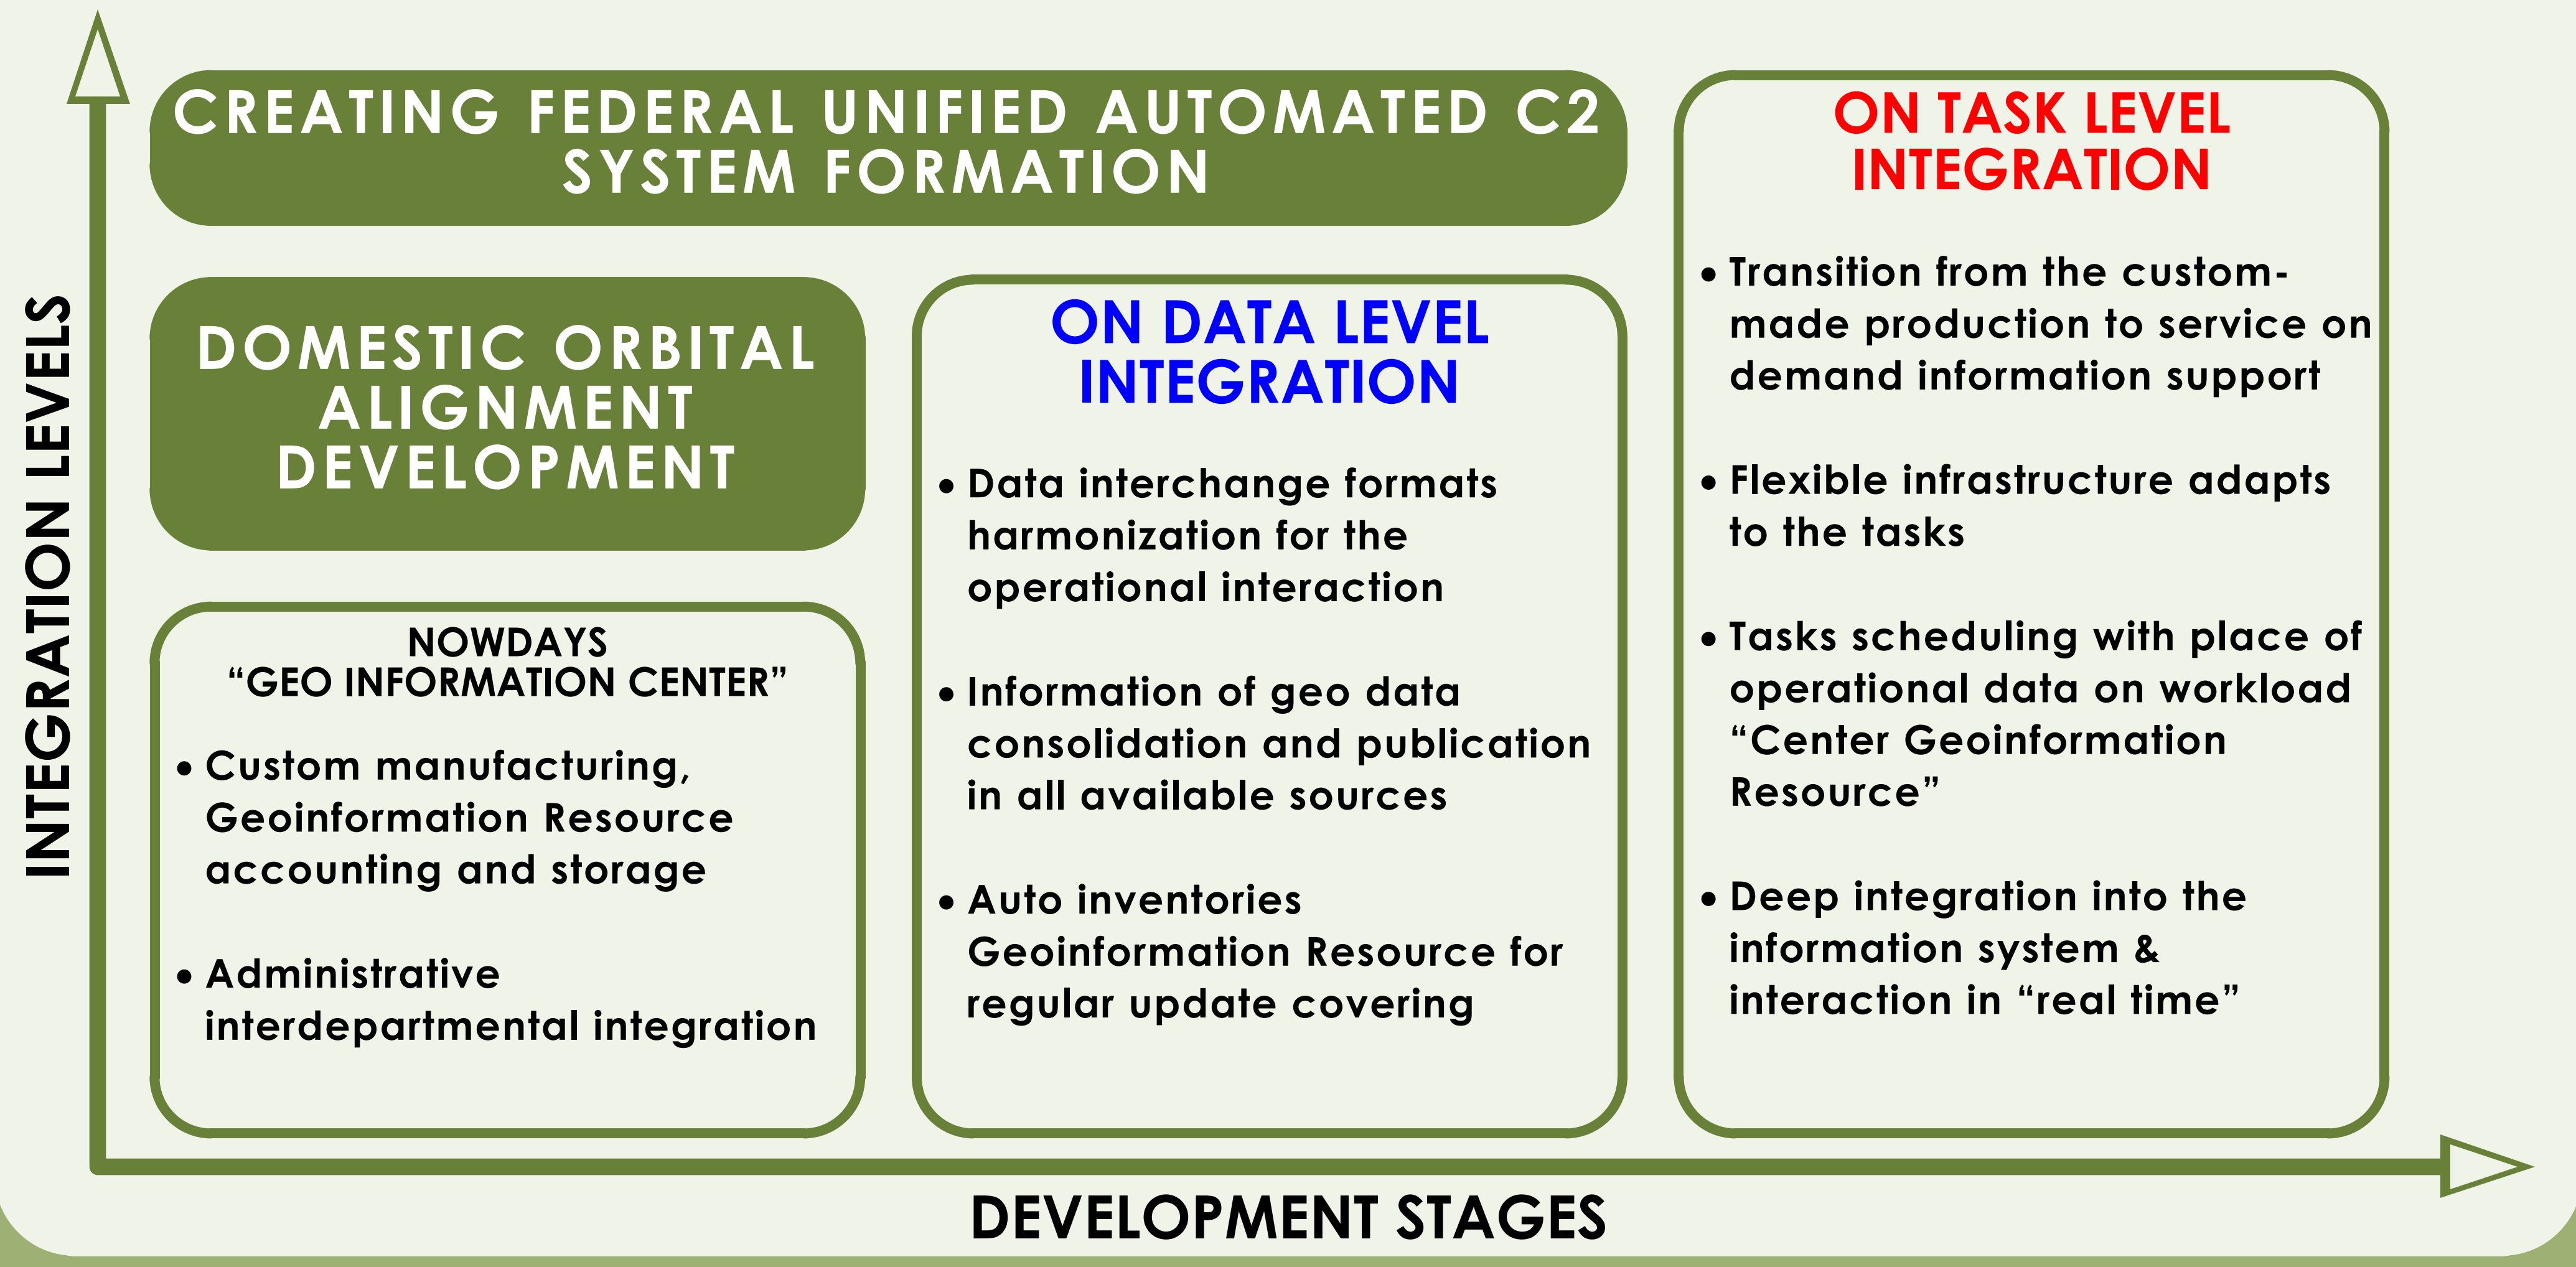

- GEOINFORMATION RESOURCE PRODUCTION ACCELERATION
- REDUCING THE RISK OF HUMAN FACTOR IN PRODUCTION
- THE PRODUCT INCREASING ATTRACTIVENESS BY REDUCING NET COST AND PRICE

- ACCESS TO GLOBAL DATA IN NEAR-REAL TIME
- STANDARDIZED INTERACTION OF THE SYSTEM PARTICIPANTS
- HIGH-SPEED DATA COMMUNICATION OVER DEPARTMENTAL NETWORK BROADBAND LINKS

AUTOMATED PRODUCTION SYSTEM FOR GEOSPATIAL INFORMATION

FIRST PRODUCTION COMPLEX

AUTOMATED PRODUCTION SYSTEM FOR GEOSPATIAL INFORMATION

SECOND PRODUCTION COMPLEX

AUTOMATED PRODUCTION COMPLEX

OPERATIONAL DATA STORAGE

**Intel Xeon Processor 5600;
48 GB SDRAM; 146GB 10K Hot-Swap SAS
HDD; 10Gb Ethernet**

**SOFT: Server GPFS, Samba, TSM server, client
(Tivoli Storage Manager), CLUSTERHA**

AUTOMATED PRODUCTION COMPLEX

DEVELOPMENT AND INTEGRATION INTO A UNIFIED SYSTEM