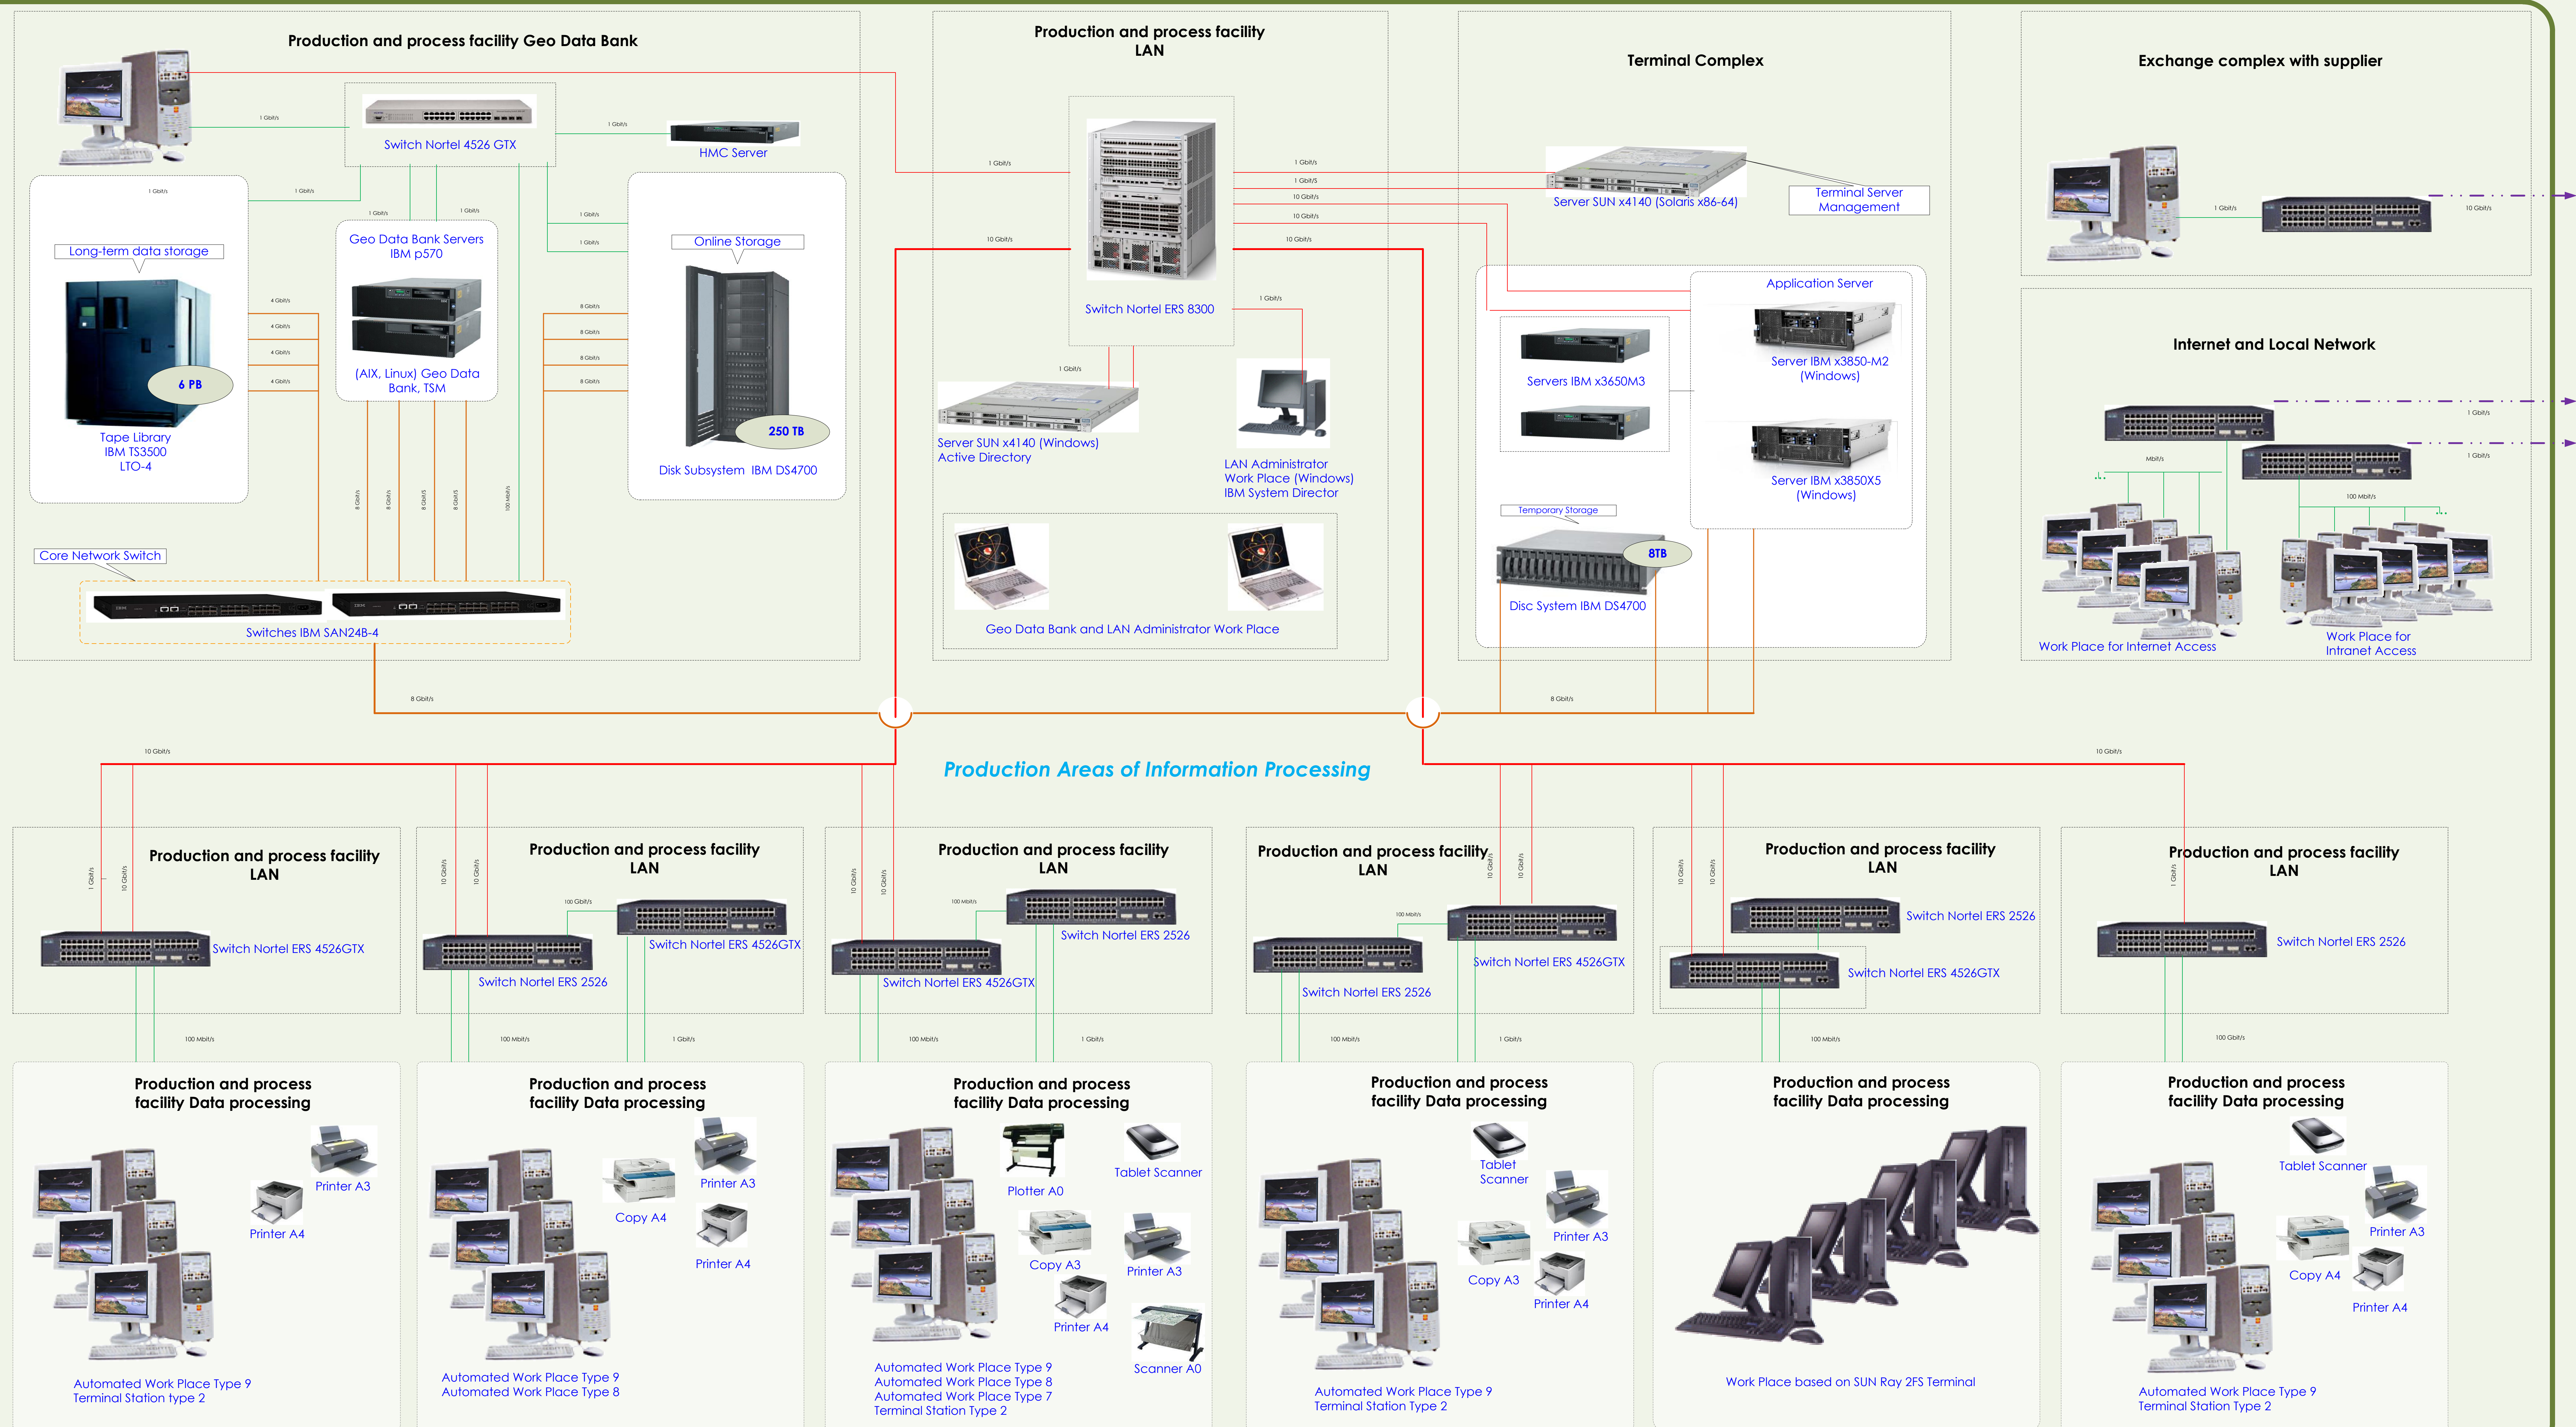

РОСКОСМОС

THE MAIN REQUESTS FOR THE ESTABLISHMENT AND DEVELOPMENT

**GROUND COMPLEX RECEIVE
DATA**

**AUTOMATIC PRODUCTION
LINES**

**ENSURE CONSUMER ACCESS
TO RESOURCES**

BACKGROUND TO THE DEVELOPMENT

- DOMESTIC ORBITAL GROUP INCREASING
- TIME WAITING SPENT FOR PHYSICAL DELIVER OF REMOTE SENSING DATA – UP TO 20% OF THE TOTAL ORDER PERIOD
- COMMERCIAL SUPPLIERS HIGH COSTS

- THE NEED TO INCREASING THE PRODUCTION OF GEOSPATIAL INFORMATION
- LABOR RESOURCE EFFICIENCY REDUCING AND INCREASING THE NUMBER OF WORKBENCH
- THE PORTION OF PERSONNEL COSTS IN THE NET COST STRUCTURE - 30%

- GEOINFORMATION RESOURCE PRODUCTION ACCELERATION
- REDUCING THE RISK OF HUMAN FACTOR IN PRODUCTION
- THE PRODUCT INCREASING ATTRACTIVENESS BY REDUCING NET COST AND PRICE

- ACCESS TO GLOBAL DATA IN NEAR-REAL TIME
- STANDARDIZED INTERACTION OF THE SYSTEM PARTICIPANTS
- HIGH-SPEED DATA COMMUNICATION OVER DEPARTMENTAL NETWORK BROADBAND LINKS

AUTOMATED PRODUCTION SYSTEM FOR GEOSPATIAL INFORMATION

FIRST PRODUCTION COMPLEX

AUTOMATED PRODUCTION SYSTEM FOR GEOSPATIAL INFORMATION

SECOND PRODUCTION COMPLEX

AUTOMATED PRODUCTION COMPLEX

OPERATIONAL DATA STORAGE