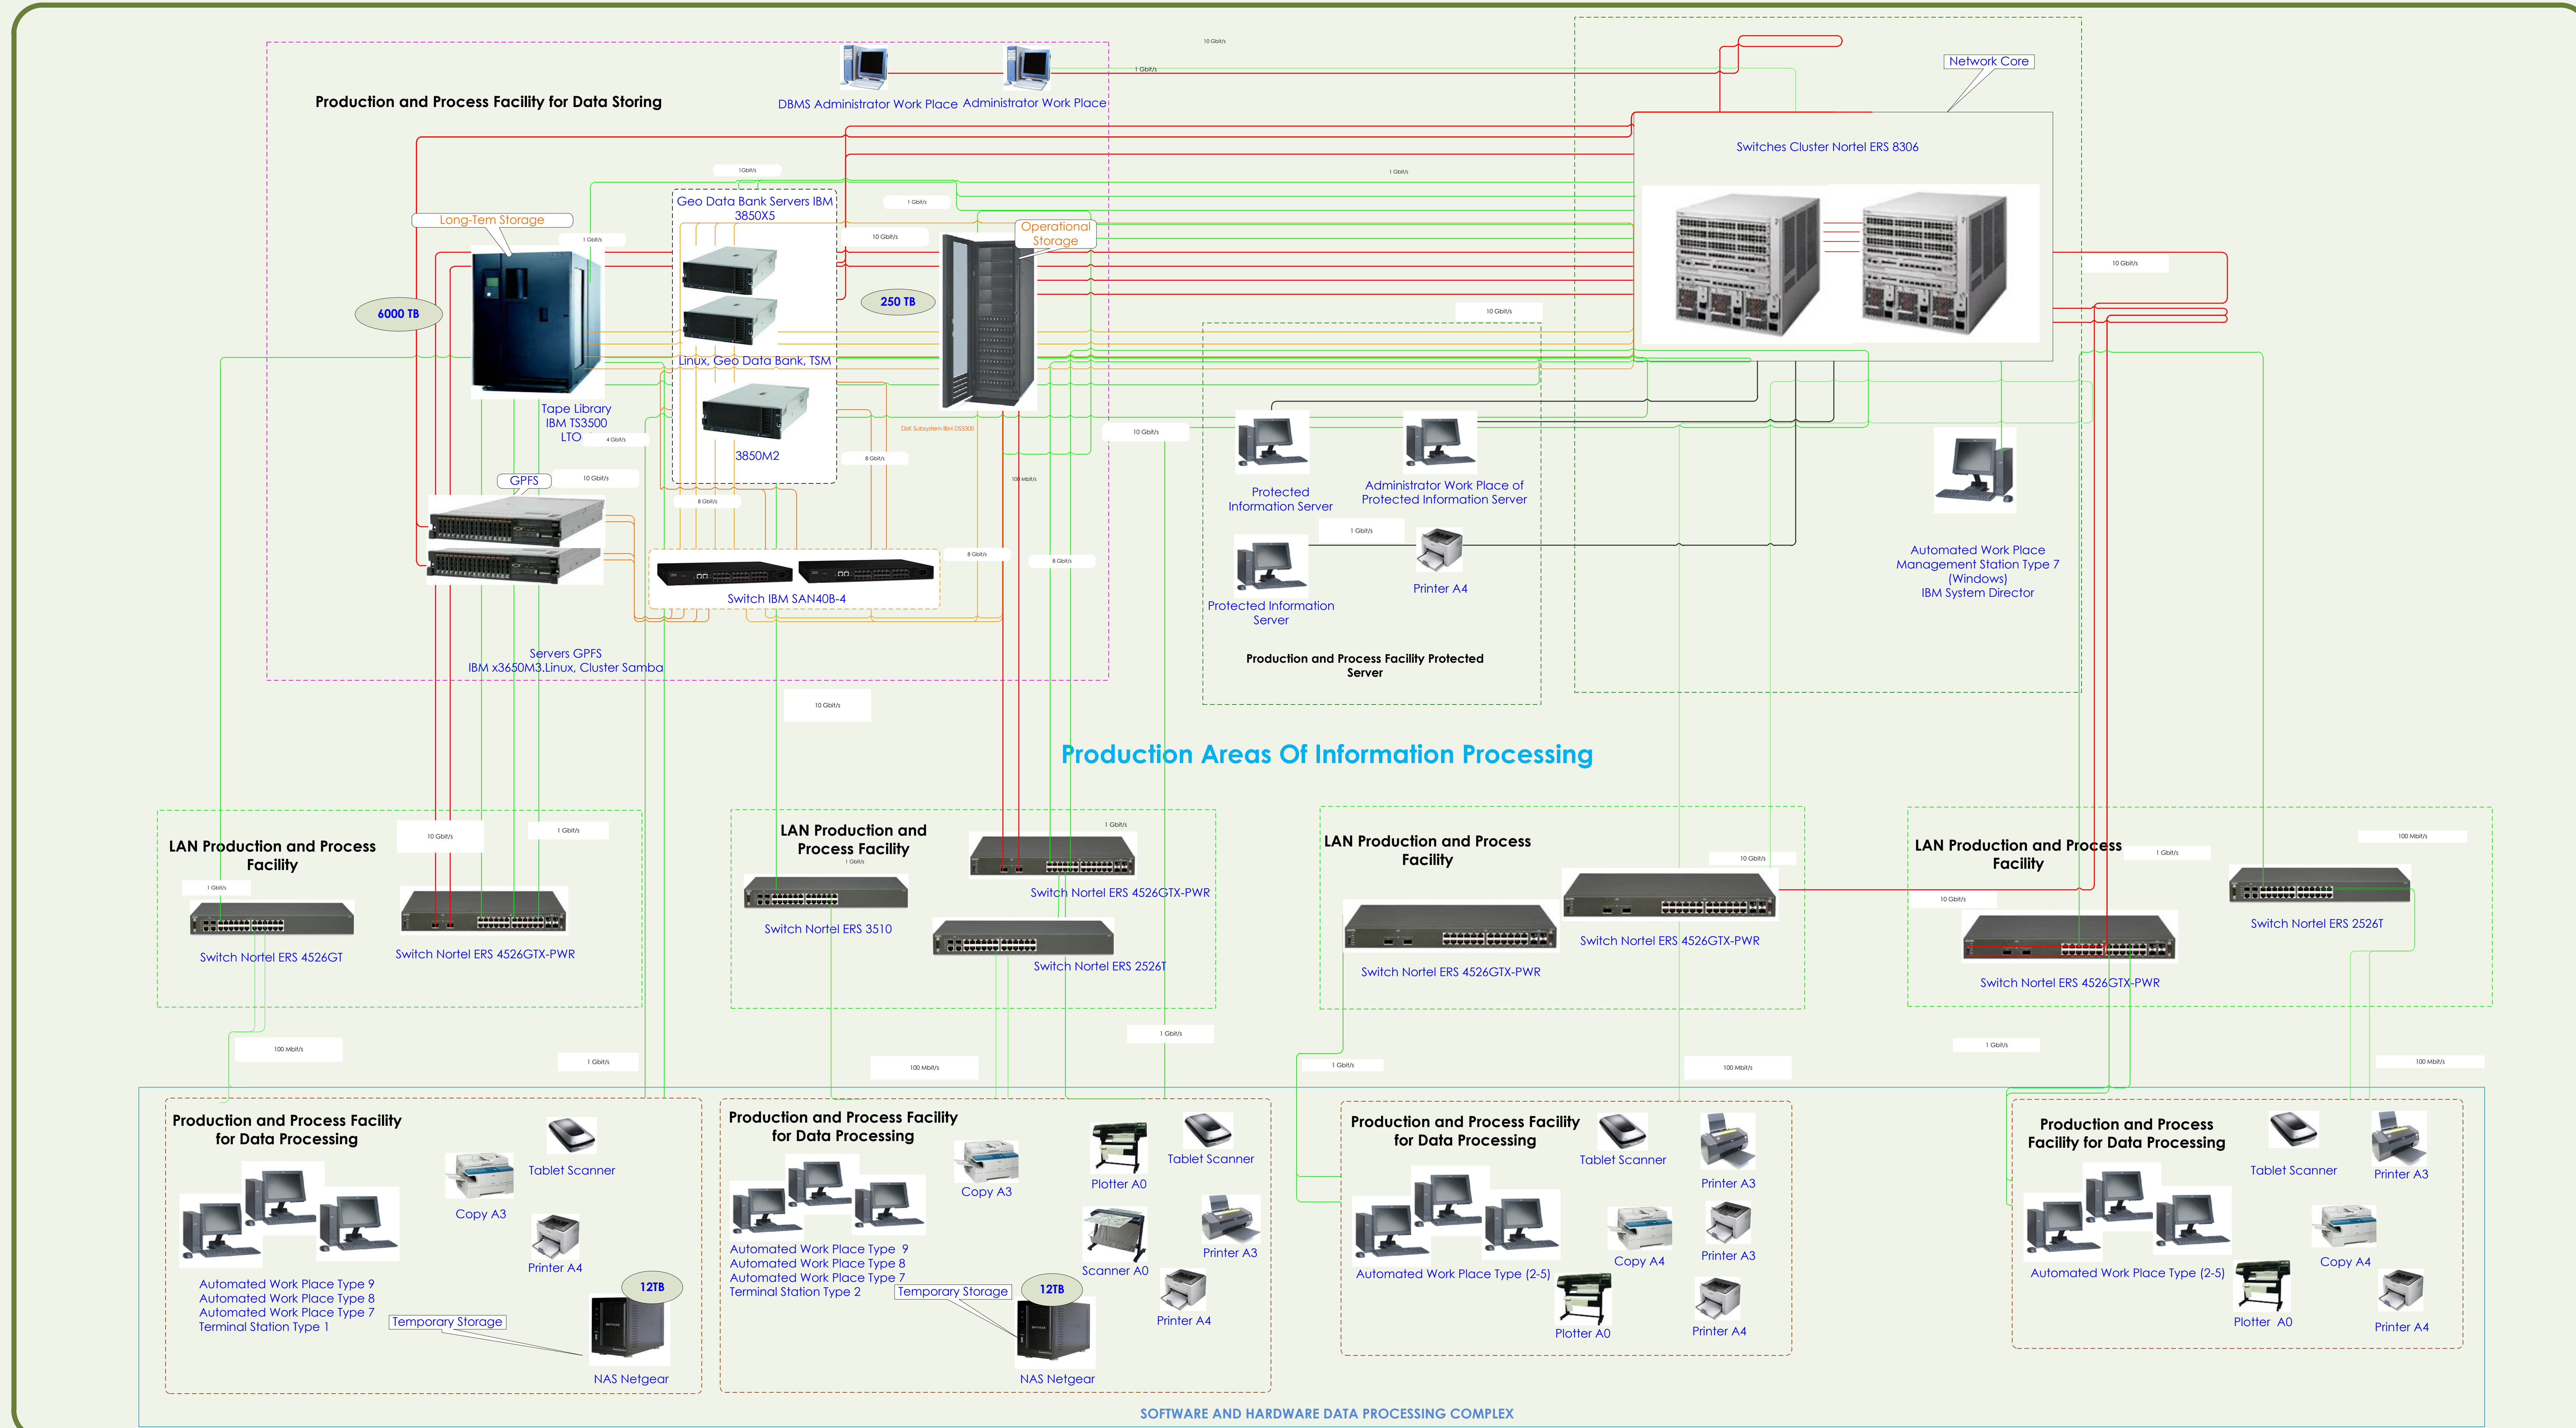

РОСКОСМОС

THE MAIN REQUESTS FOR THE ESTABLISHMENT AND DEVELOPMENT

**GROUND COMPLEX RECEIVE
DATA**

**AUTOMATIC PRODUCTION
LINES**

**ENSURE CONSUMER ACCESS
TO RESOURCES**

BACKGROUND TO THE DEVELOPMENT

- DOMESTIC ORBITAL GROUP INCREASING
- TIME WAITING SPENT FOR PHYSICAL DELIVER OF REMOTE SENSING DATA – UP TO 20% OF THE TOTAL ORDER PERIOD
- COMMERCIAL SUPPLIERS HIGH COSTS

- GEOINFORMATION RESOURCE PRODUCTION ACCELERATION
- REDUCING THE RISK OF HUMAN FACTOR IN PRODUCTION
- THE PRODUCT INCREASING ATTRACTIVENESS BY REDUCING NET COST AND PRICE

- ACCESS TO GLOBAL DATA IN NEAR-REAL TIME
- STANDARDIZED INTERACTION OF THE SYSTEM PARTICIPANTS
- HIGH-SPEED DATA COMMUNICATION OVER DEPARTMENTAL NETWORK BROADBAND LINKS

AUTOMATED PRODUCTION SYSTEM FOR GEOSPATIAL INFORMATION

FIRST PRODUCTION COMPLEX

AUTOMATED PRODUCTION SYSTEM FOR GEOSPATIAL INFORMATION

SECOND PRODUCTION COMPLEX

AUTOMATED PRODUCTION COMPLEX

OPERATIONAL DATA STORAGE

Servers general characteristics:

DS5300

- 8 GB Cache Memory
- EXP5000 16 HDD*300 Gb
- EXP5060 60 HDD* 2 Tb
- Data Storage size 250 Tb

LONG-TERM DATA STORAGE

TS3500

Library General Specification:

Rack 3584-L53