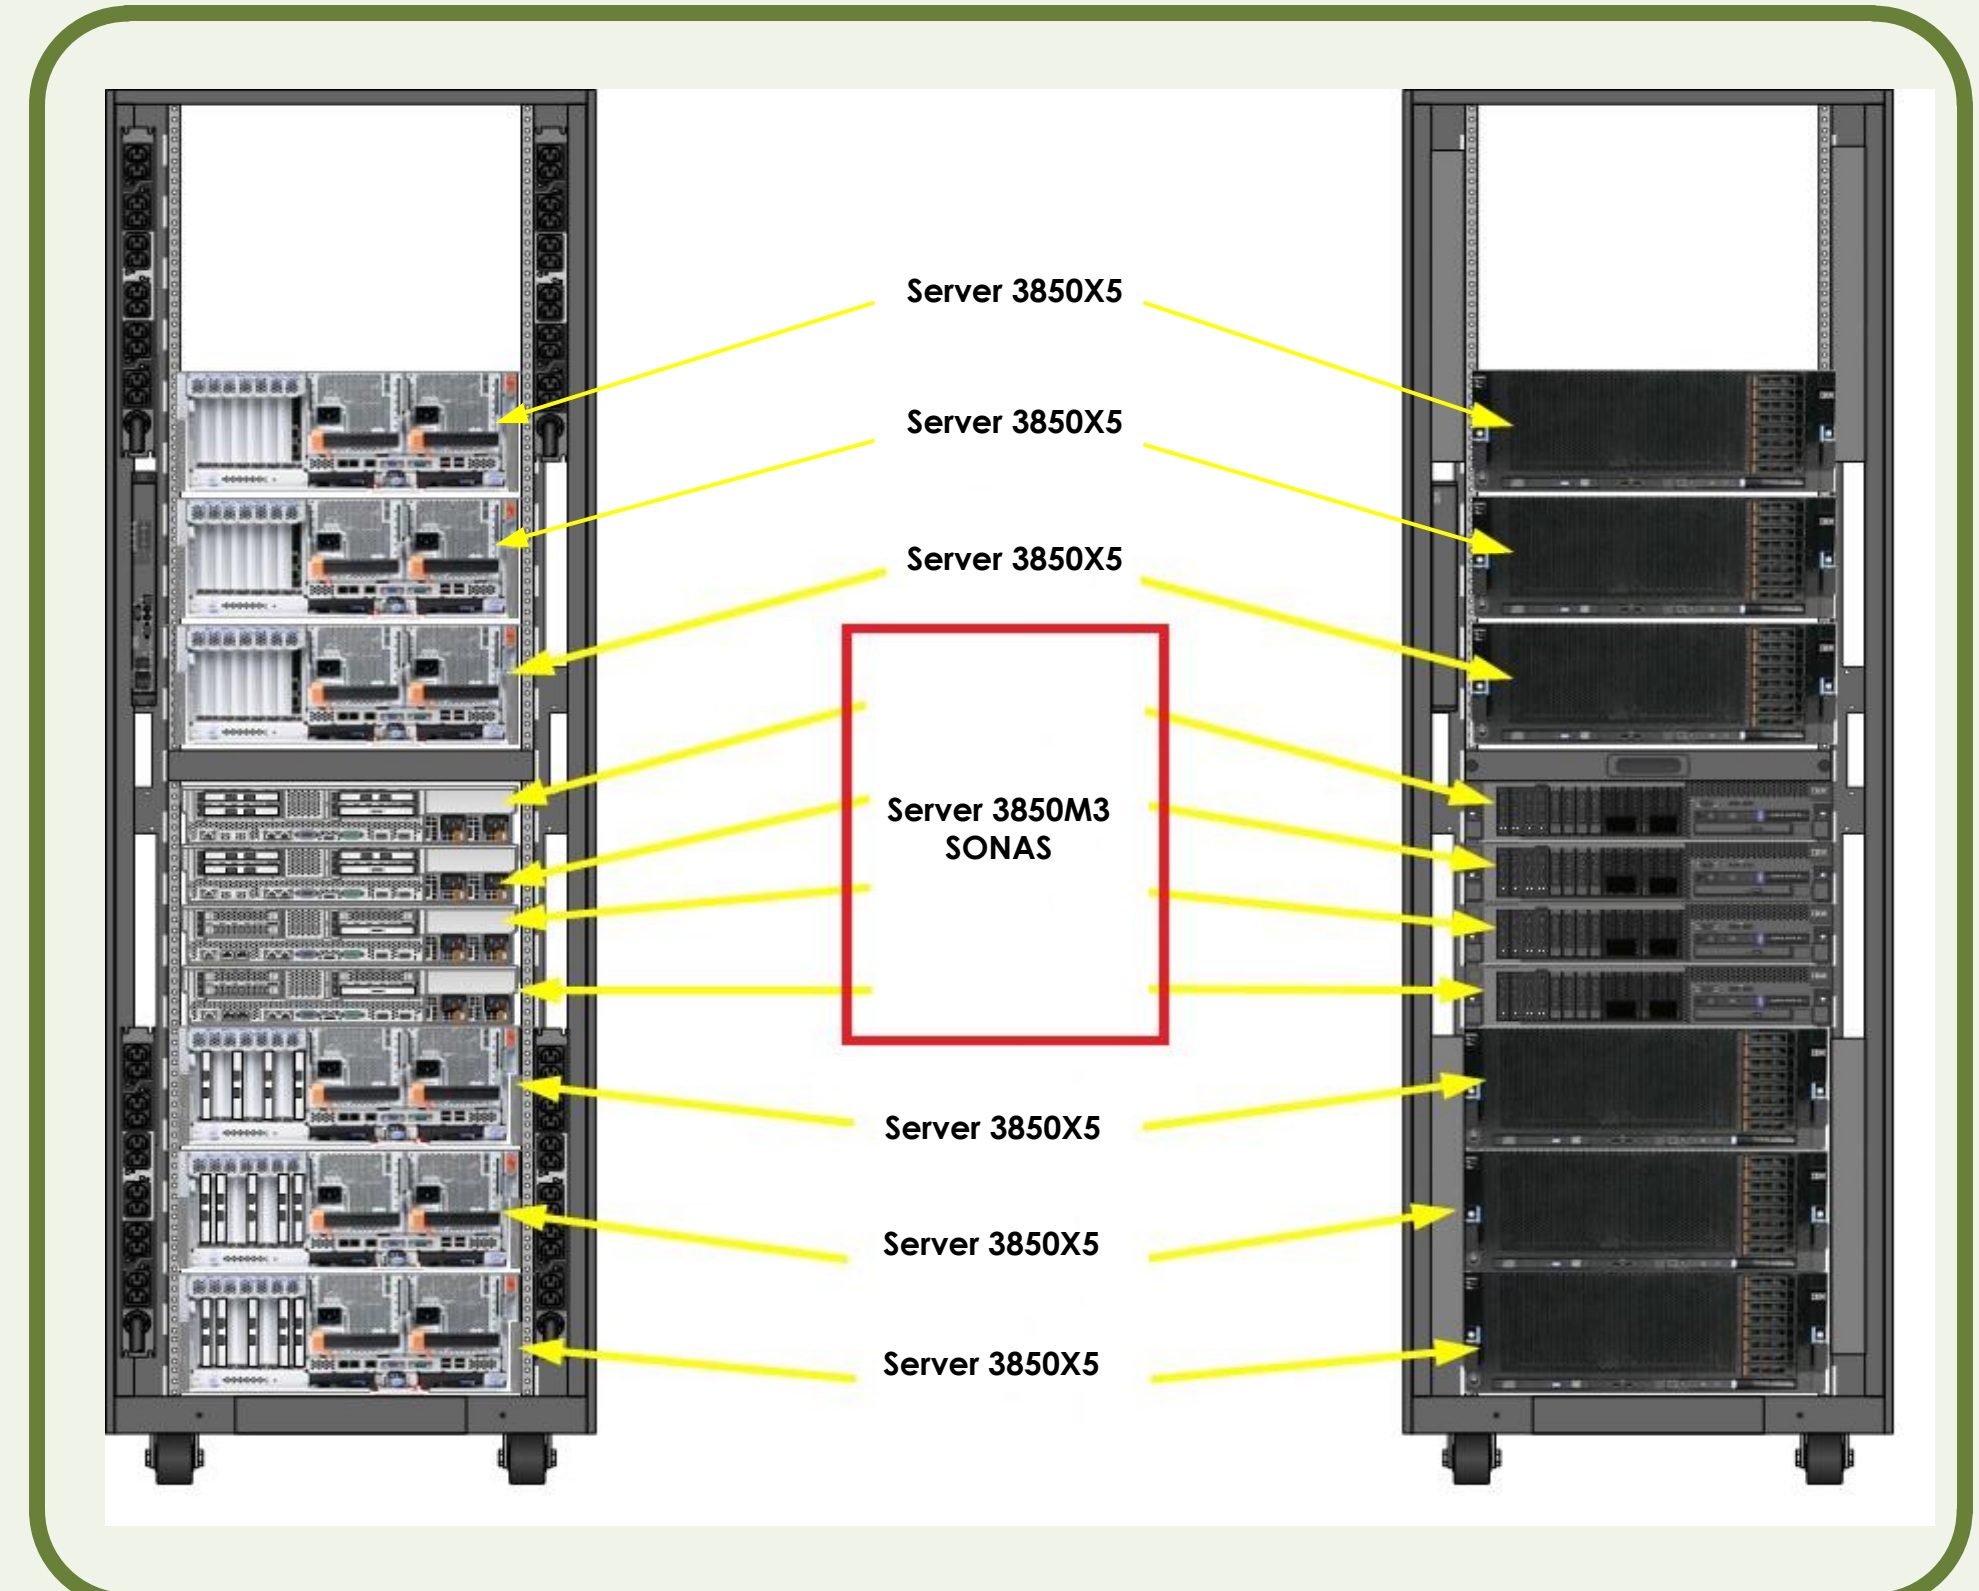

Data storage server 3650M3, data backup

Servers general characteristics:

**Intel Xeon Processor 5600;
48 GB SDRAM; 146GB 10K Hot-Swap SAS
HDD; 10Gb Ethernet**

**SOFT: Server GPFS, Samba, TSM server, client
(Tivoli Storage Manager), CLUSTERHA**