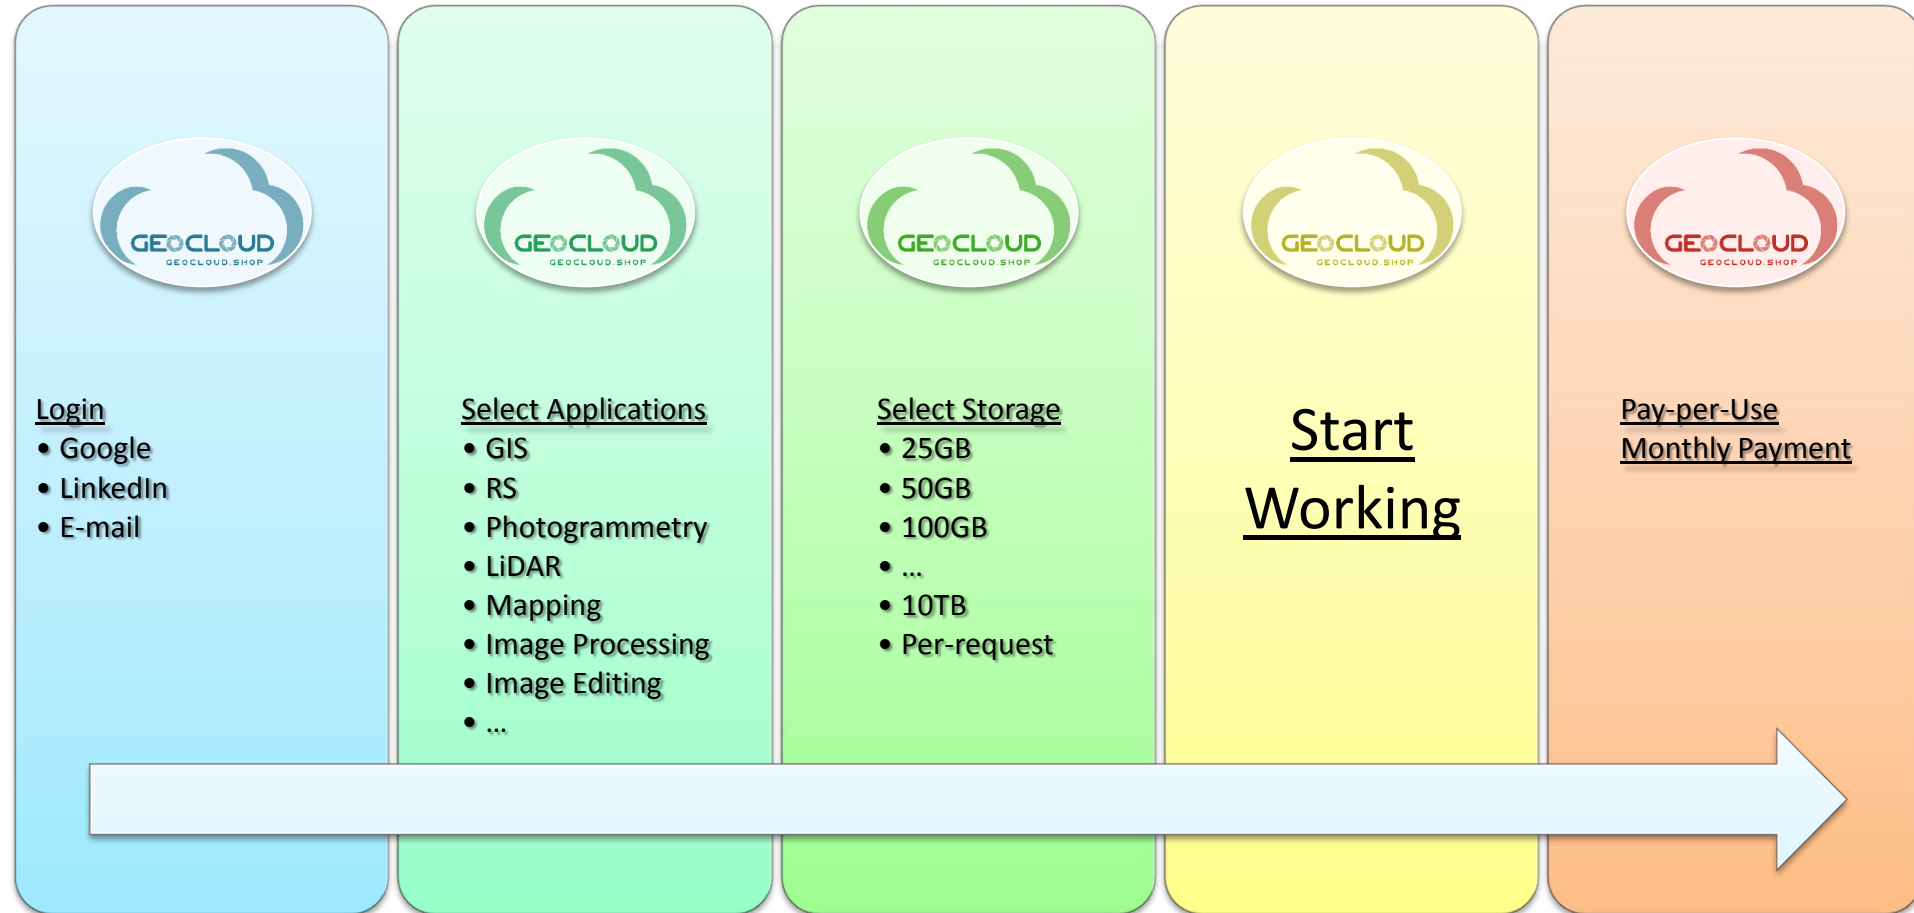

Unified and Convenient Approach

A unified and convenient approach to different geoinformation software and data

Pay-per-Use model

Pay-per-Use model for software and data

Use more – Pay less

Example of Periods and Prices

Scalable and Always Available Computers

Scalable and always available computer environment – computers, storage, web

Software Piracy Prevention

Technology-based protection against software piracy

Worldwide Amazon Computer Infrastructure

 Existing AWS data centers

 Coming soon AWS data centers

Simple and Convenient Workflow

Select Applications

1. SELECT APPLICATIONS > 2. REVIEW AND ACTIVATE (4) > 3. START WORKING

Yuri Raizman ▾

Companies 4 of 31 selected

Clear

- QGIS
- Racurs
- Robert McNeel & Assoc.
- SuperMap
- TatukGIS
- Technodigit/Hexagon
- Trimble
- Triple Water Geo
- University of Hamburg

Categories 5 of 18 selected

Clear

- 3D graphics
- BIM
- Coordinate Systems
- GIS
- Orthophoto
- Photogrammetry
- Point Cloud to Vector
- Remote Sensing
- GIS App
- SAR Processing
- AT & Camera calibration
- PointCloud & 3D Processing
- Point Cloud & 3D Viewer