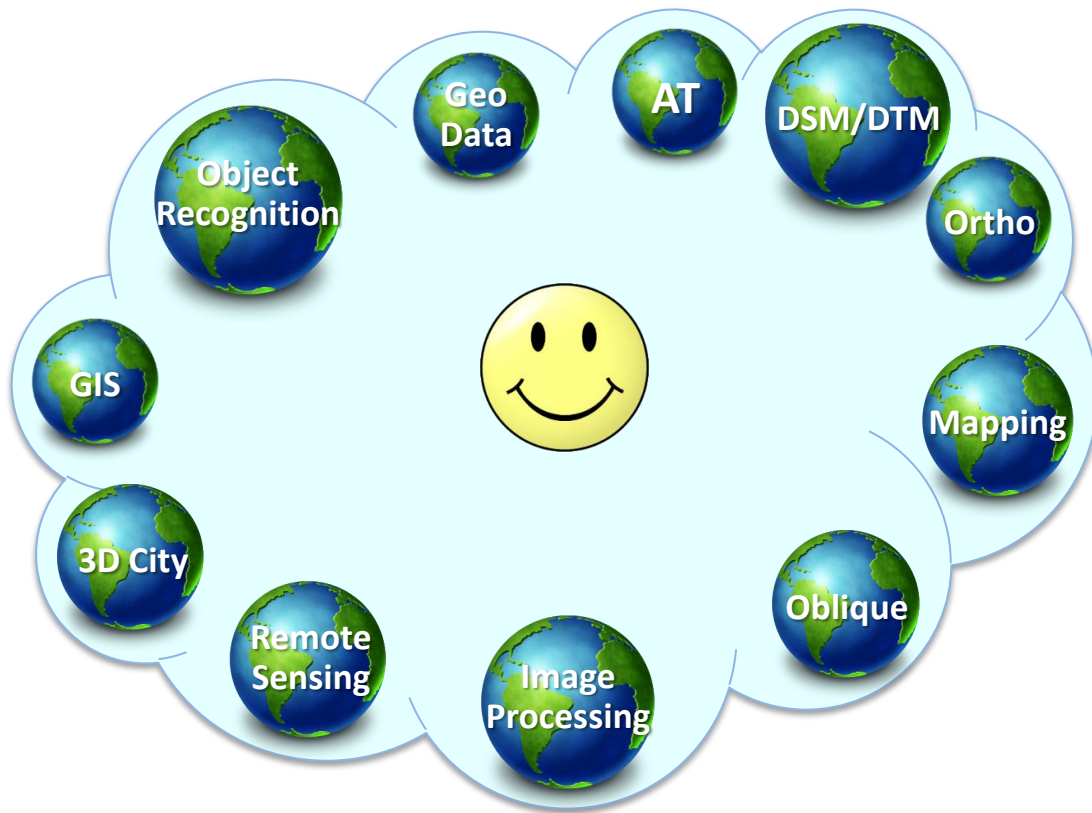

Unified and Convenient Approach