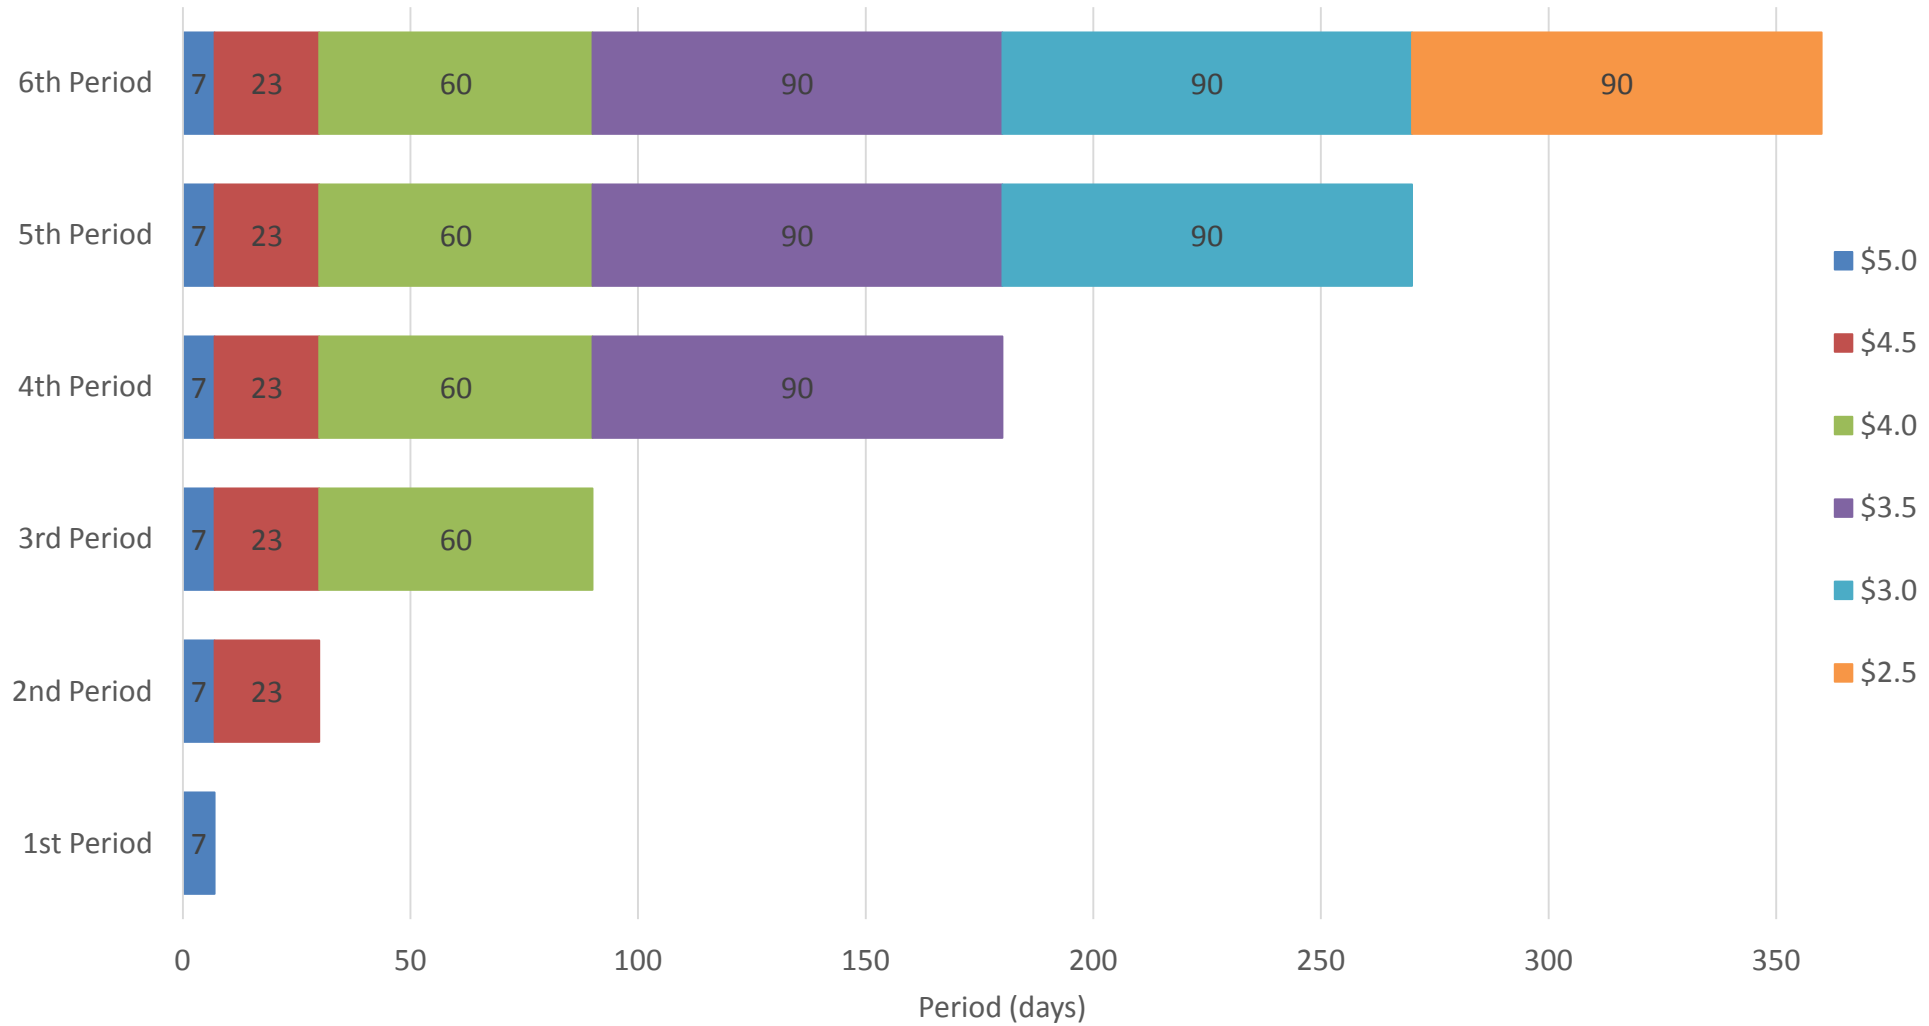

Unified and Convenient Approach

A unified and convenient approach to different geoinformation software and data

Pay-per-Use model

Pay-per-Use model for software and data

Use more – Pay less

Example of Periods and Prices